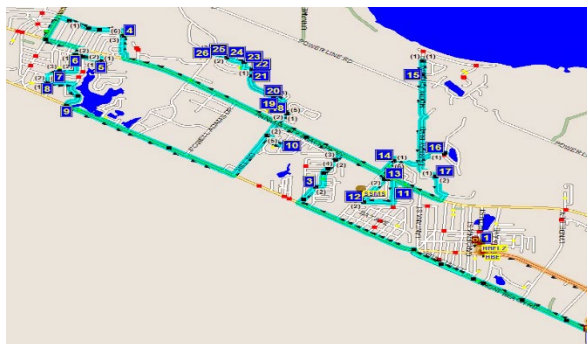

**BEACH ES**

Bus:836

7:52 am	GARAGE	TRANSPORTATION
8:15 am	ARRIVE	HUTCHISON BEACH ELEMENTARY
9:00 am	ORIGIN	HUTCHISON BEACH ELEMENTARY
9:04 am	START	GRAND PANAMA BLVD @ FRONT BEACH RD
9:09 am	(stop)	W GULF BLVD @ E CALADIUM CIR
9:14 am	STOP	ESCANABA AVE @ CHRISTOPHER DR
9:23 am	STOP	LAKESIDE CIR @ CASTILE AVE
9:29 am	STOP	CASTILE AVE @ SAN GABRIEL ST
9:35 am	(stop)	EL CENTRO BLVD & SAN PABLO ST
9:35 am	STOP	EL CENTRO BLVD No Intersection
9:41 am	STOP	CARMEN ST @ JUNIPERO AVE
9:47 am	STOP	LULLWATER DR @ FRONT BEACH RD
9:58 am	STOP	WOODTRAIL DR @ SANDALWOOD LN
10:06 am	(stop)	ARGONAUT ST @ BID A WEE CT
10:07 am	(stop)	SEA OATS DR @ SEACLUSION DR
10:08 am	(stop)	SEACLUSION DR @ SEACLUSION CIR
10:09 am	STOP	NAUTILUS COVE APTS
10:23 am	STOP	MOONLIGHT BAY DR @ SHADOW BAY DR
10:30 am	STOP	EAGLE DR No Intersection
10:36 am	STOP	204 FAIRWAY BLVD
10:44 am	(stop)	CAMBRIDGE BLVD @ COVINGTON ST
10:44 am	(stop)	COVINGTON ST @ OXFORD AVE
10:45 am	(stop)	BAINBRIDGE ST @ OXFORD AVE
10:46 am	(stop)	BAINBRIDGE ST @ MIDDLEBURG DR
10:46 am	(stop)	BAINBRIDGE ST @ WINDSOR WAY
10:47 am	(stop)	BAINBRIDGE ST @ BRUNSWICK BLVD
10:47 am	(stop)	BRUNSWICK BLVD & WINDSOR WAY
10:48 am	(stop)	BRUNSWICK BLVD @ KENSINGTON CIR
10:48 am	END	100 LAKEVIEW CROSSINGS DR
11:10 am	GARAGE	TRANSPORTATION